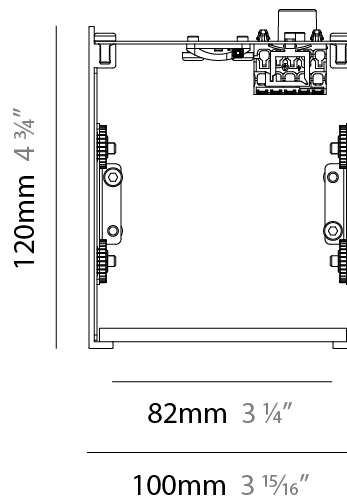

PROJECT	_____
TYPE	_____
SPECIFIER	_____
QUANTITY	_____
DATE	_____

SUPER-G 100 SURFACE

A3SG100-SUR-SYS

base number

1. To build a product code in our configurator select the specify button on the base model # product page
2. To build a manual product code on this datasheet choose from the options listed below in blue font and add the suffix to the base model #

GENERAL

Series: Super-G
Subseries: Super-G 100
Brand: Prolicht
Division: Architectural
Mounting Type: Surface
Mounting Location: Ceiling
Subcategory: Profile

PHYSICAL

Fixture Finish: SSR / BKV / CWI / CRY / HAB / UFT / ITA / RUA / FTG / MYG / LOD / PUS / FRO / FUP / KIA / POP / BLS / SPG / MEY / GOH / GUM / CHC / COM / ABZ / JAG / OBR / MOS / ROR
Fixture Material: Aluminum Die Cast

ELECTRICAL

Lamp Type: LED (Zhaga Standard)
Dimming: Tri-Mode (Non-Dimming and Phase Dimming (120Vac only) and 0-10V Dimming)
Driver Included: Yes
Driver Type: Constant Current - Universal
Input Voltage (V): 120 - 277

LED

Lamp Life (hrs): 50000

OPTICAL

RATINGS AND CERTIFICATIONS

Certified By: Certified for North American Standards
IP rating: IP20